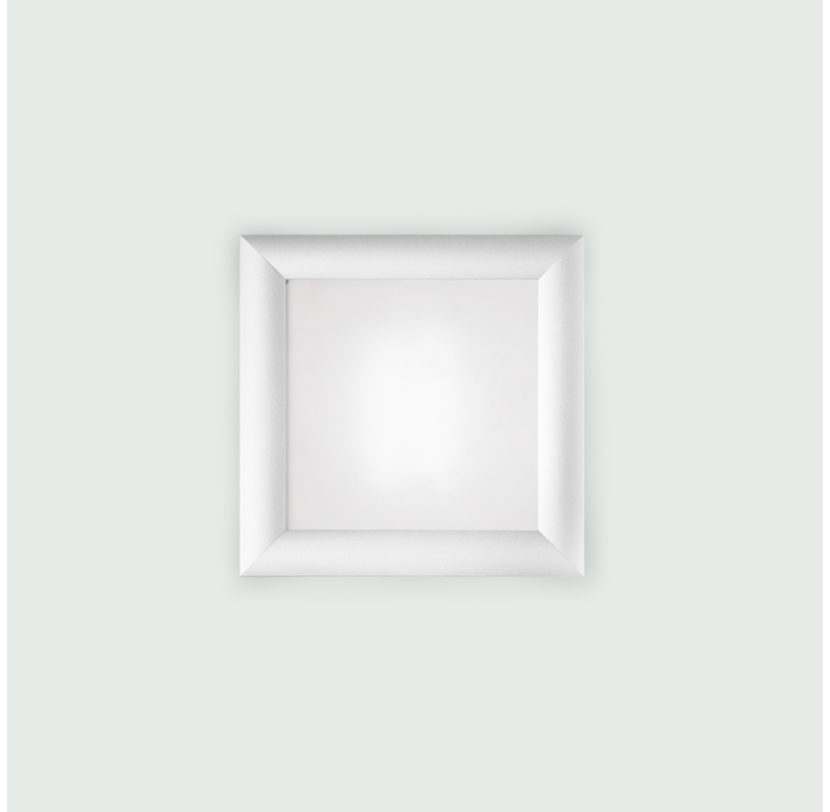

ALL FLUO SURFACE

D82208

GENERAL

Series: All Fluo
Brand: Panzeri
Division: Design
Mounting Type: Surface
Mounting Location: Ceiling
Subcategory: Ambient

PHYSICAL

Shape: Square
Length (mm): 370
Length (in): 14 1/2
Height (mm): 370
Height (in): 14 1/2
Extension (mm): 60
Extension (in): 2 3/8
Light Distribution: Direct
Weight (kg): 4.09
Weight (lbs): 9
Diffuser: Matte White Glass
Fixture Finish: WHI
Fixture Material: Glass / Aluminum

ELECTRICAL

Number of Lamps: 2
Lamp Type: LED Retrofit / CFL
Bulb Included: Bulb Not Included
Total Output Wattage (W): 20 / 36
Max. Wattage Per Lamp (W): 20 / 36
Lamp Base: 2G11
Dimming: Non-Dimmable
Driver Included: Yes
Driver Location: Integrated
Driver Type: Ballast - 120Vac
Input Voltage (V): 120

LED

OPTICAL

RATINGS AND CERTIFICATIONS

Certified By: CSA Certified to UL and CSA Standards
IP rating: IP30